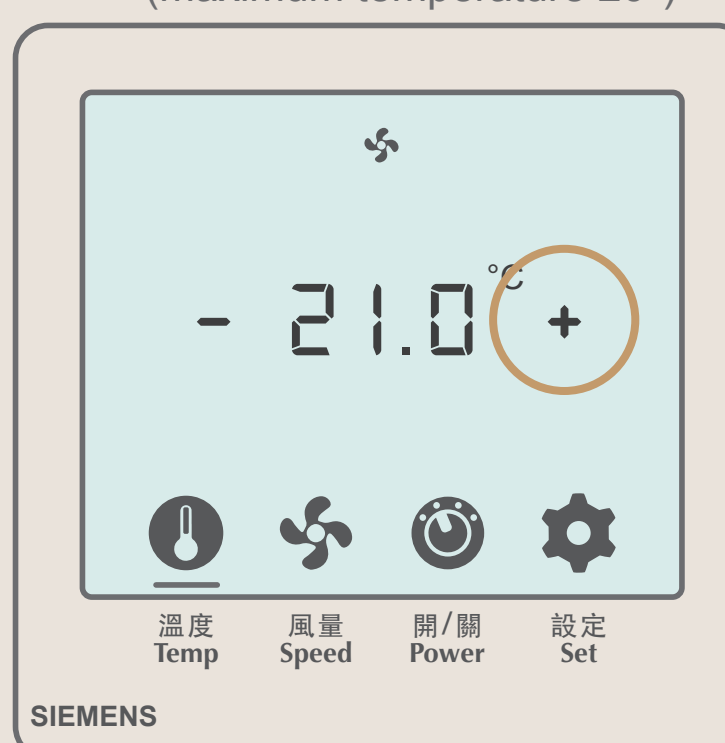

Temperature adjustment

No heating function

01 Tap the thermometer icon

02 The icon will be underlined and temperature can now be adjusted

03 Tap “-” to lower the temperature

04 Tap “+” to increase the temperature (maximum temperature 26°)