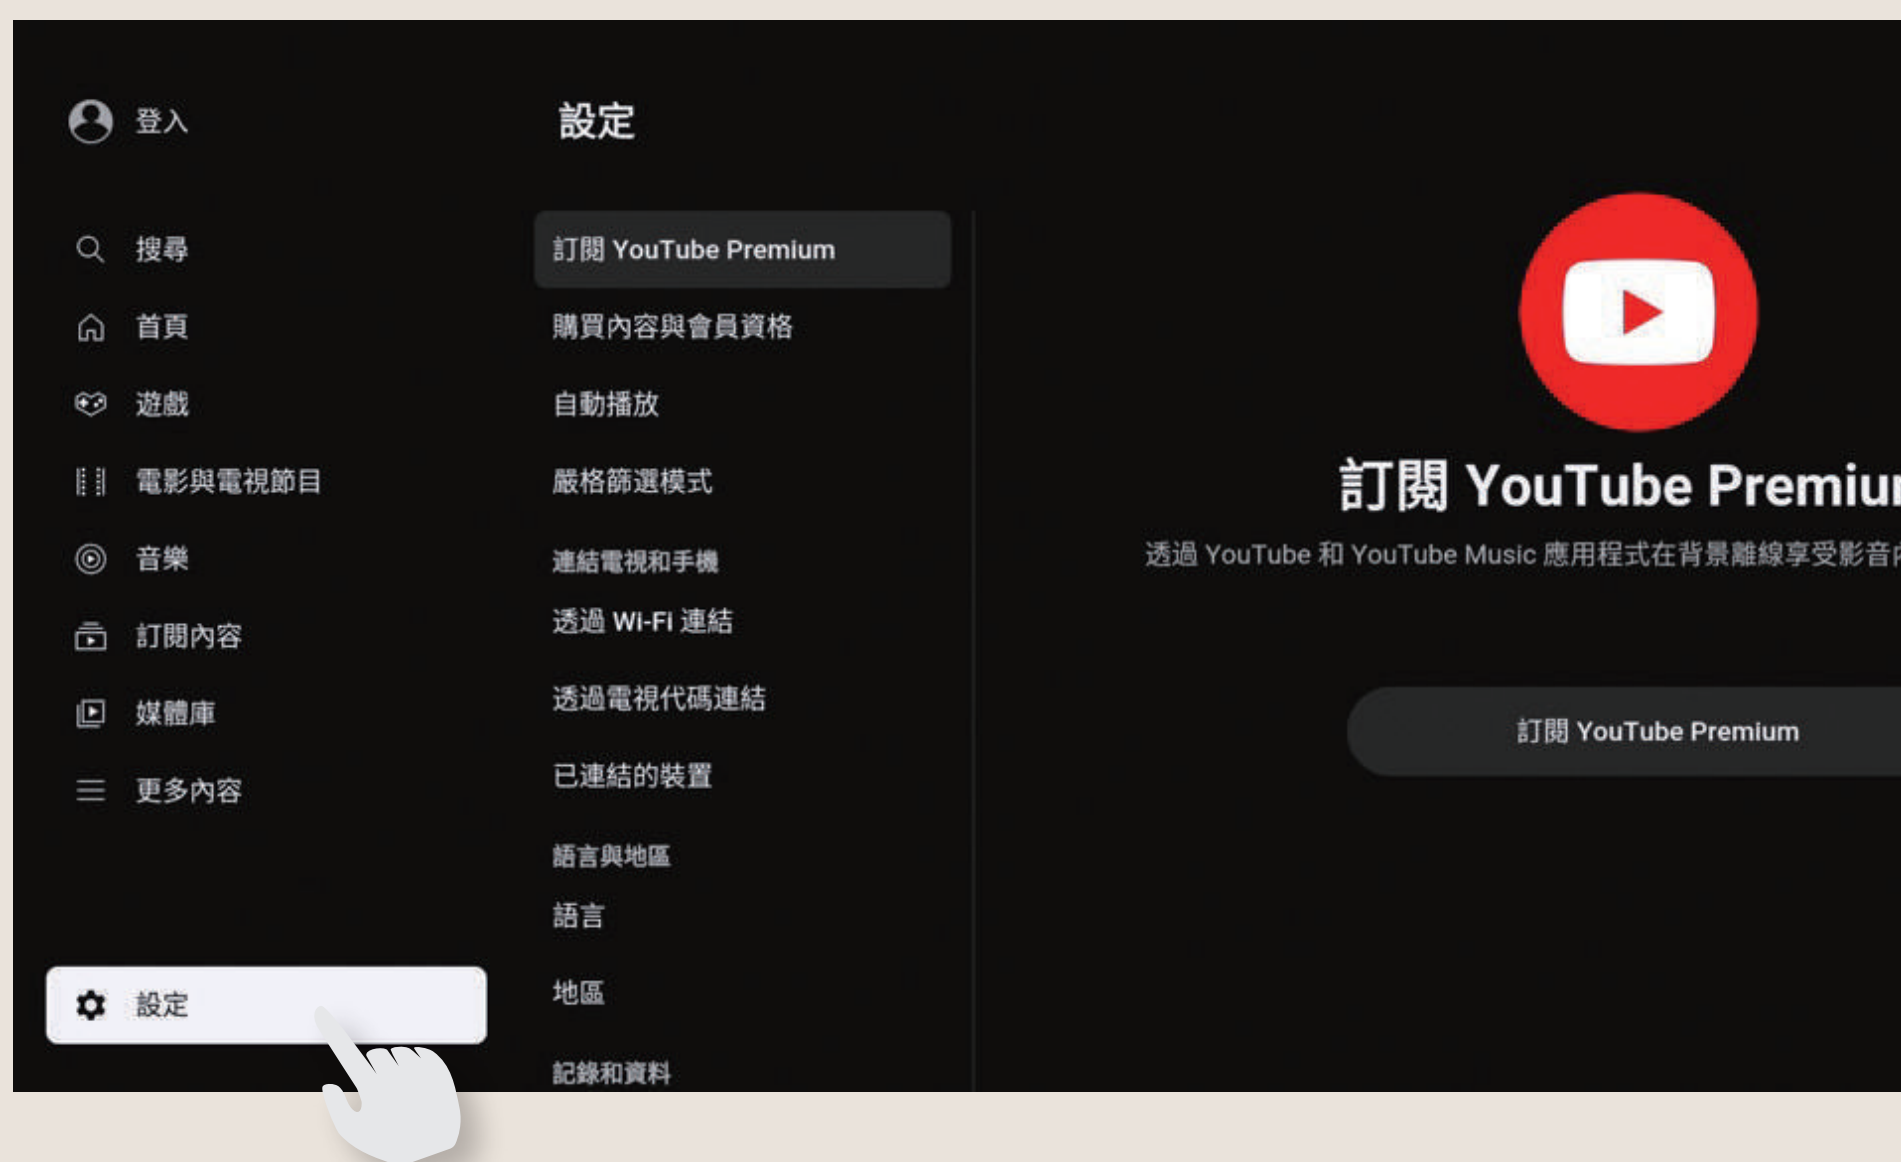

Remote control introduction

YouTube

Connect your devices to watch YouTube on smart TV

01 Click YouTube

02 Go to 「Settings」

03 Find 「Link with TV code」 and follow the step

Netflix

Connect your devices to watch Netflix on smart TV