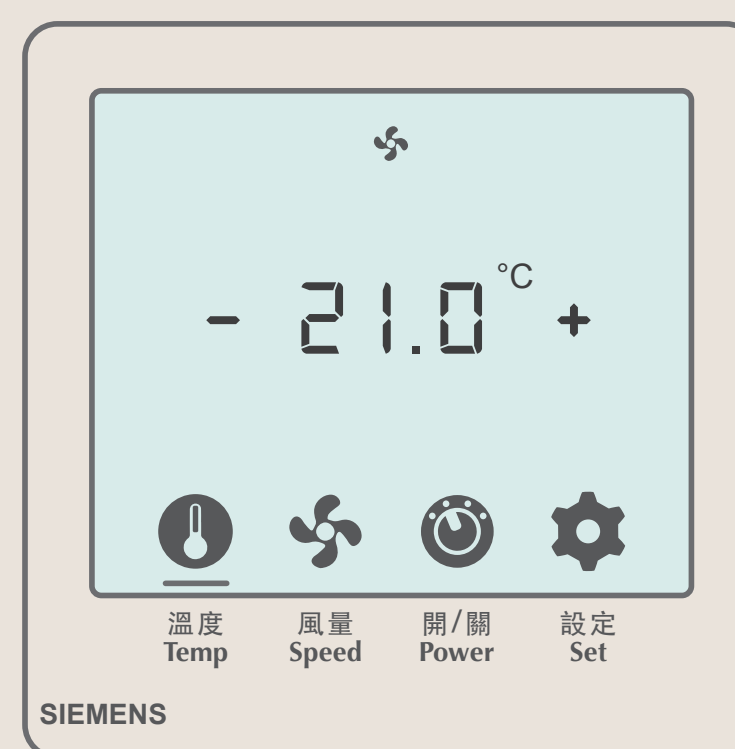

Temperature adjustment

No heating function

01 Tap the thermometer icon

02 The icon will be underlined and temperature can now be adjusted

03 Tap “-” to lower the temperature

04 Tap “+” to increase the temperature (maximum temperature 26°)