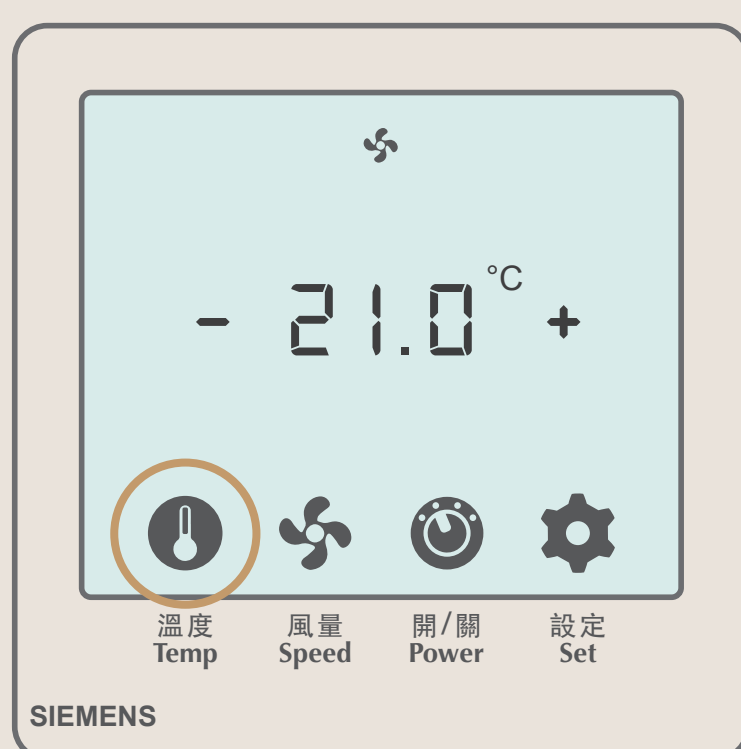

Temperature adjustment

No heating function

01 Tap the thermometer icon

02 The icon will be underlined and temperature can now be adjusted

03 Tap “-” to lower the temperature

04 Tap “+” to increase the temperature (maximum temperature 26°)