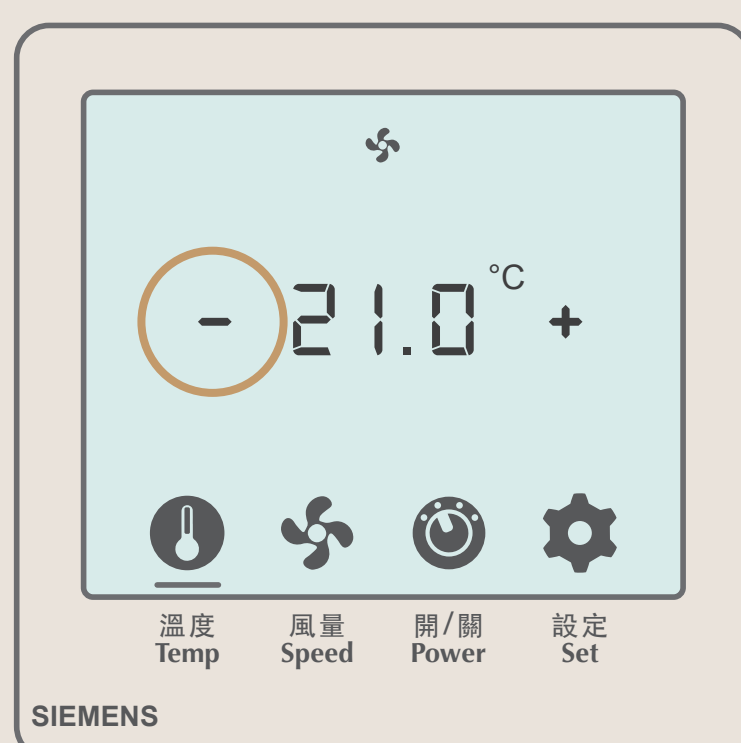

Temperature adjustment

No heating function

01 Tap the thermometer icon

02 The icon will be underlined and temperature can now be adjusted

03 Tap “-” to lower the temperature

04 Tap “+” to increase the temperature (maximum temperature 26°)