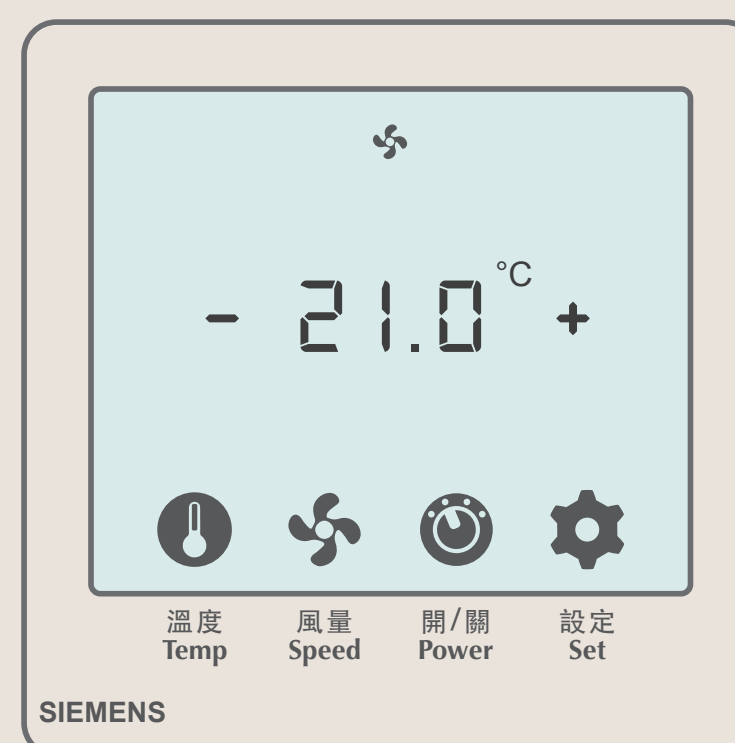

Temperature adjustment

No heating function

01 Tap the thermometer icon

02 The icon will be underlined and temperature can now be adjusted

03 Tap “-” to lower the temperature

04 Tap “+” to increase the temperature (maximum temperature 26°)