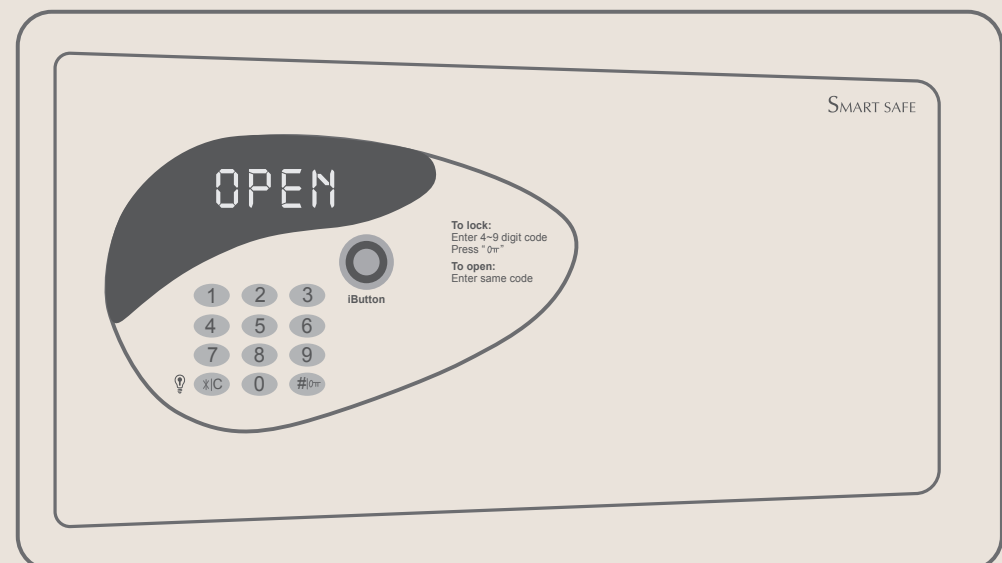

02 The door of the safe will pop open automatically