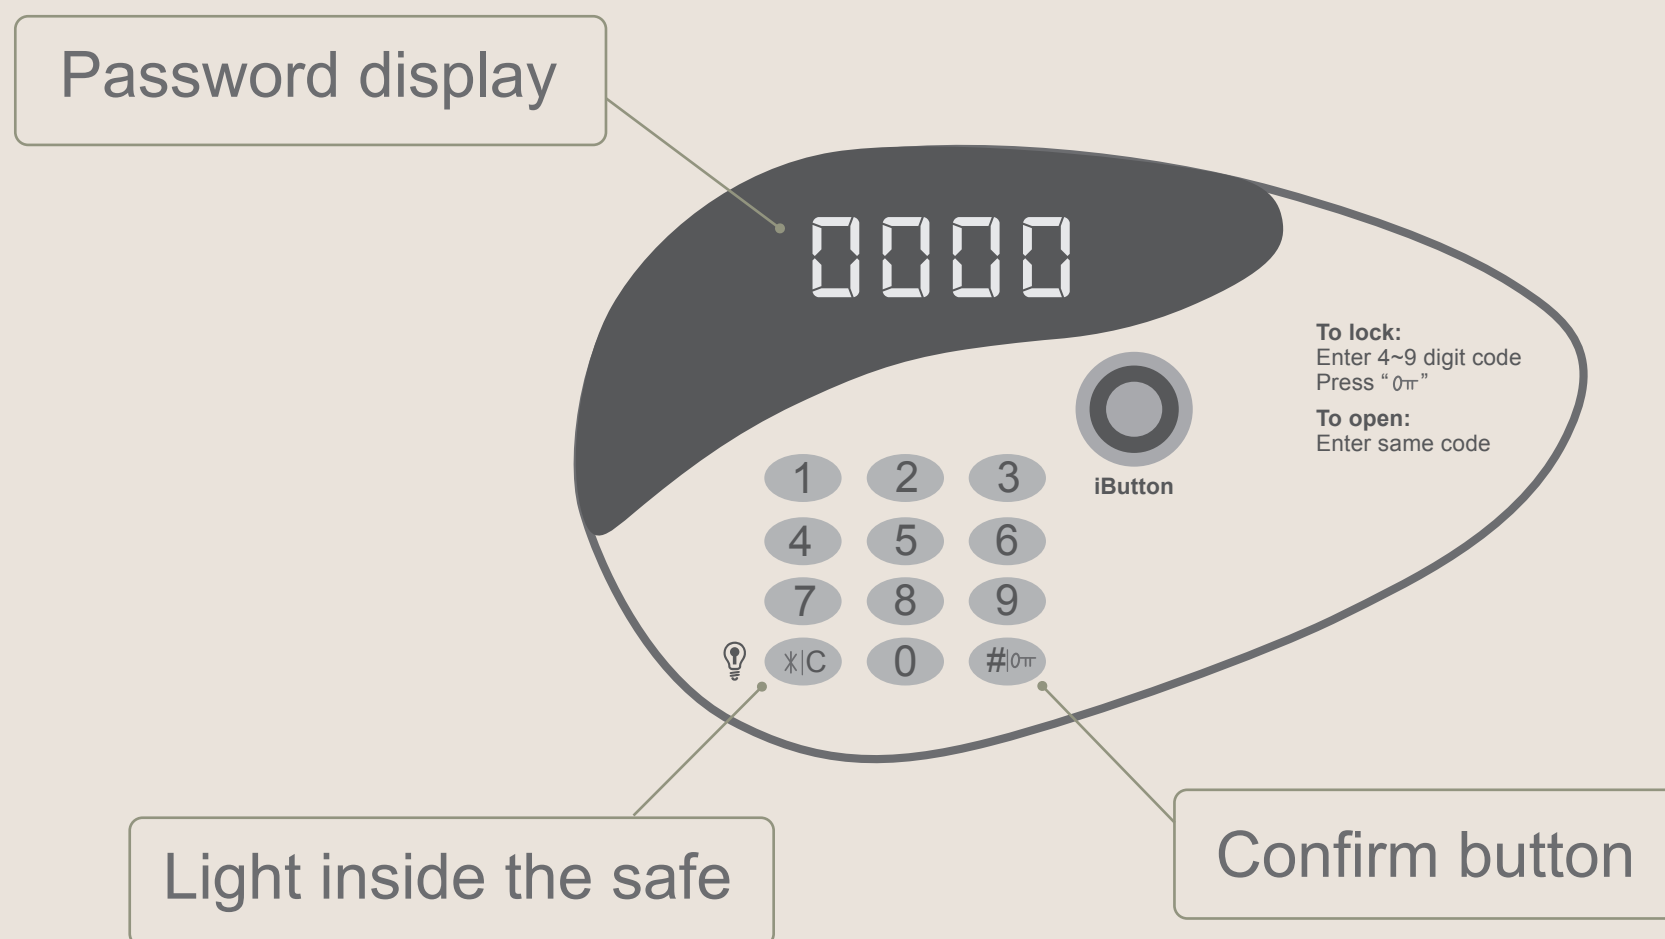

01 Click Netflix

02 Use the phone Sign In to Netflix than follow the step

Miracast

01 Click Miracast

02 Ready for connection

03 Each brand of Android system has its own name and setting block (For example: Samsung)

AirPlay

01 Click Airplay

02 Please follow the step to setting

03

Instructions for Using the Safe

Safe Panel

Using the Safe

01 Enter the default code "0000"
Wait for it to open

02 The door of the safe will pop open automatically

Closing the safe

The door must be held down

01 Enter the code that you set (4 digits)
Press "#/0π" at the bottom-right corner to confirm the code

02 The door of the safe will be locked