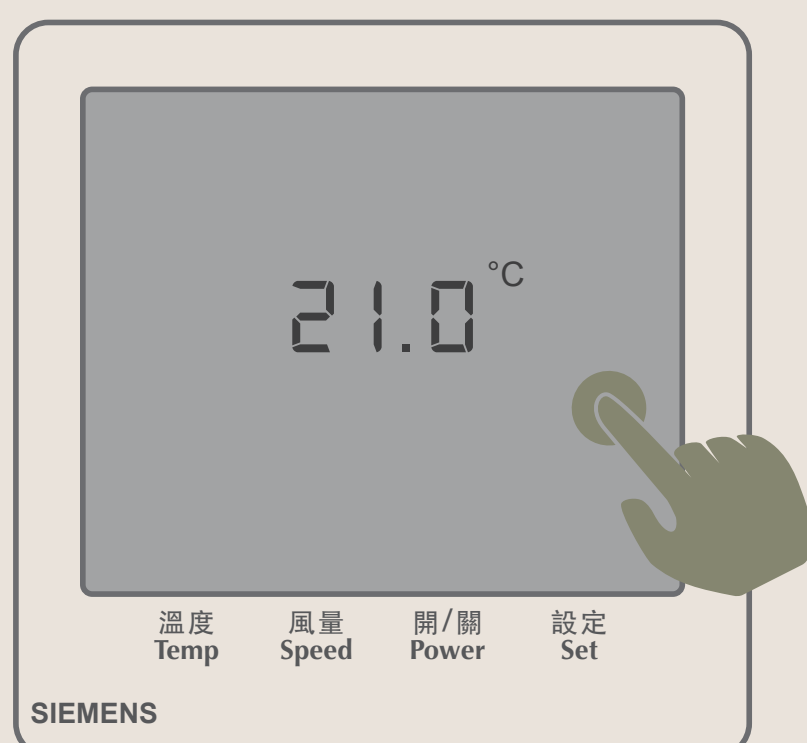

B1F

PARKING SPACE FOR SCOOTERS

B2F-B3F

PARKING LOT

Instructions for Using the Air-conditioner

How to switch the panel On/Off

01 Touch the center of the panel, until the screen lights up

02 The panel will enter standby when untouched for 5 seconds

Temperature adjustment

No heating function

01 Tap the thermometer icon

02 The icon will be underlined and temperature can now be adjusted

03 Tap “-” to lower the temperature

04 Tap “+” to increase the temperature (maximum temperature 26°)