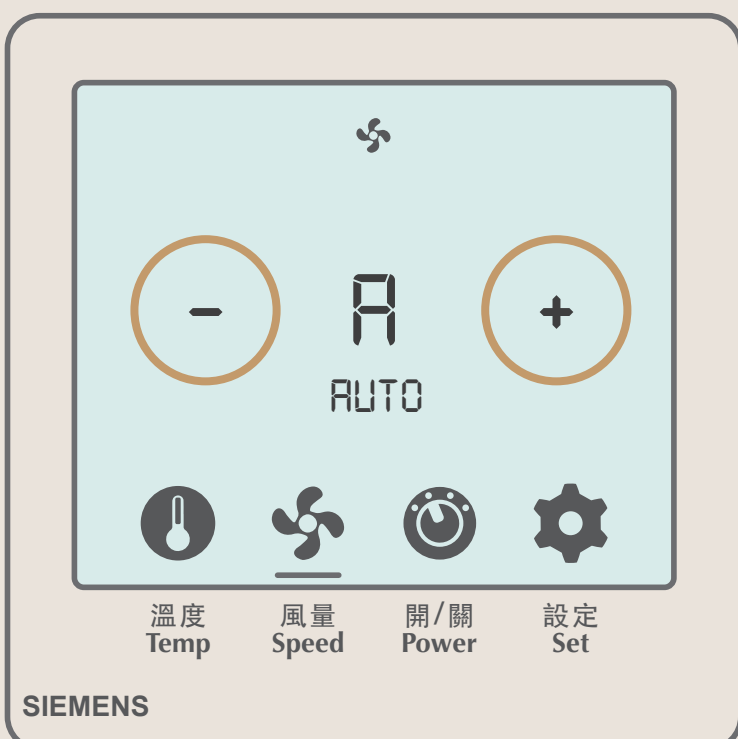

Air flow adjustment

01 Tap the air flow icon

02 The icon will be underlined and air flow can now be adjusted

03 Tap “+” and “-” to adjust the air flow

AUTO LOW → HIGH

Switching the air-conditioner On/Off

01 Tap the switch icon