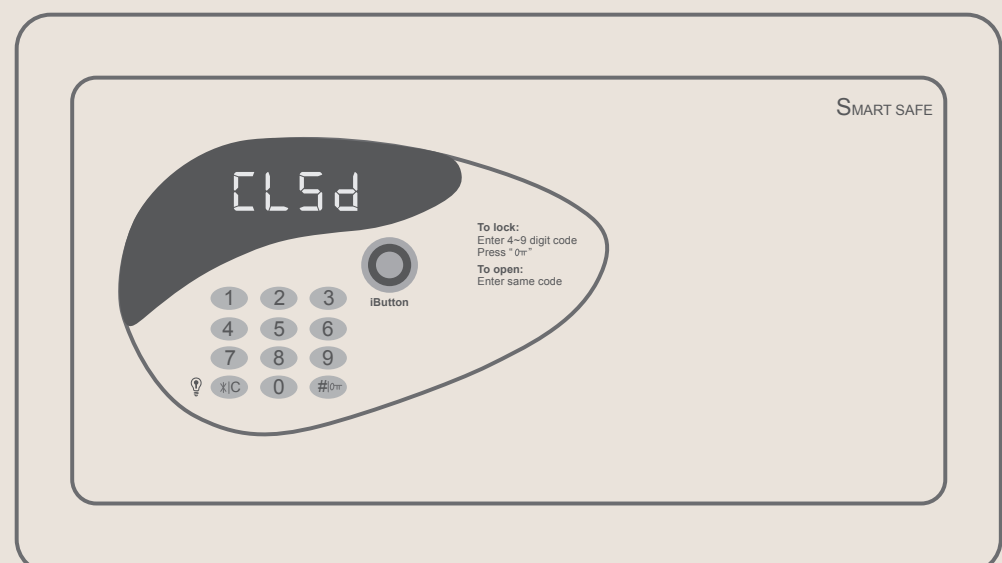

AirPlay

01 Click Airplay

02 Please follow the step to setting

03

Instructions for Using the Safe

Safe Panel

Using the Safe

01 Enter the default code "0000"
Wait for it to open

02 The door of the safe will pop open automatically

Closing the safe

The door must be held down

01 Enter the code that you set (4 digits)
Press "#/0π" at the bottom-right corner to confirm the code

02 The door of the safe will be locked