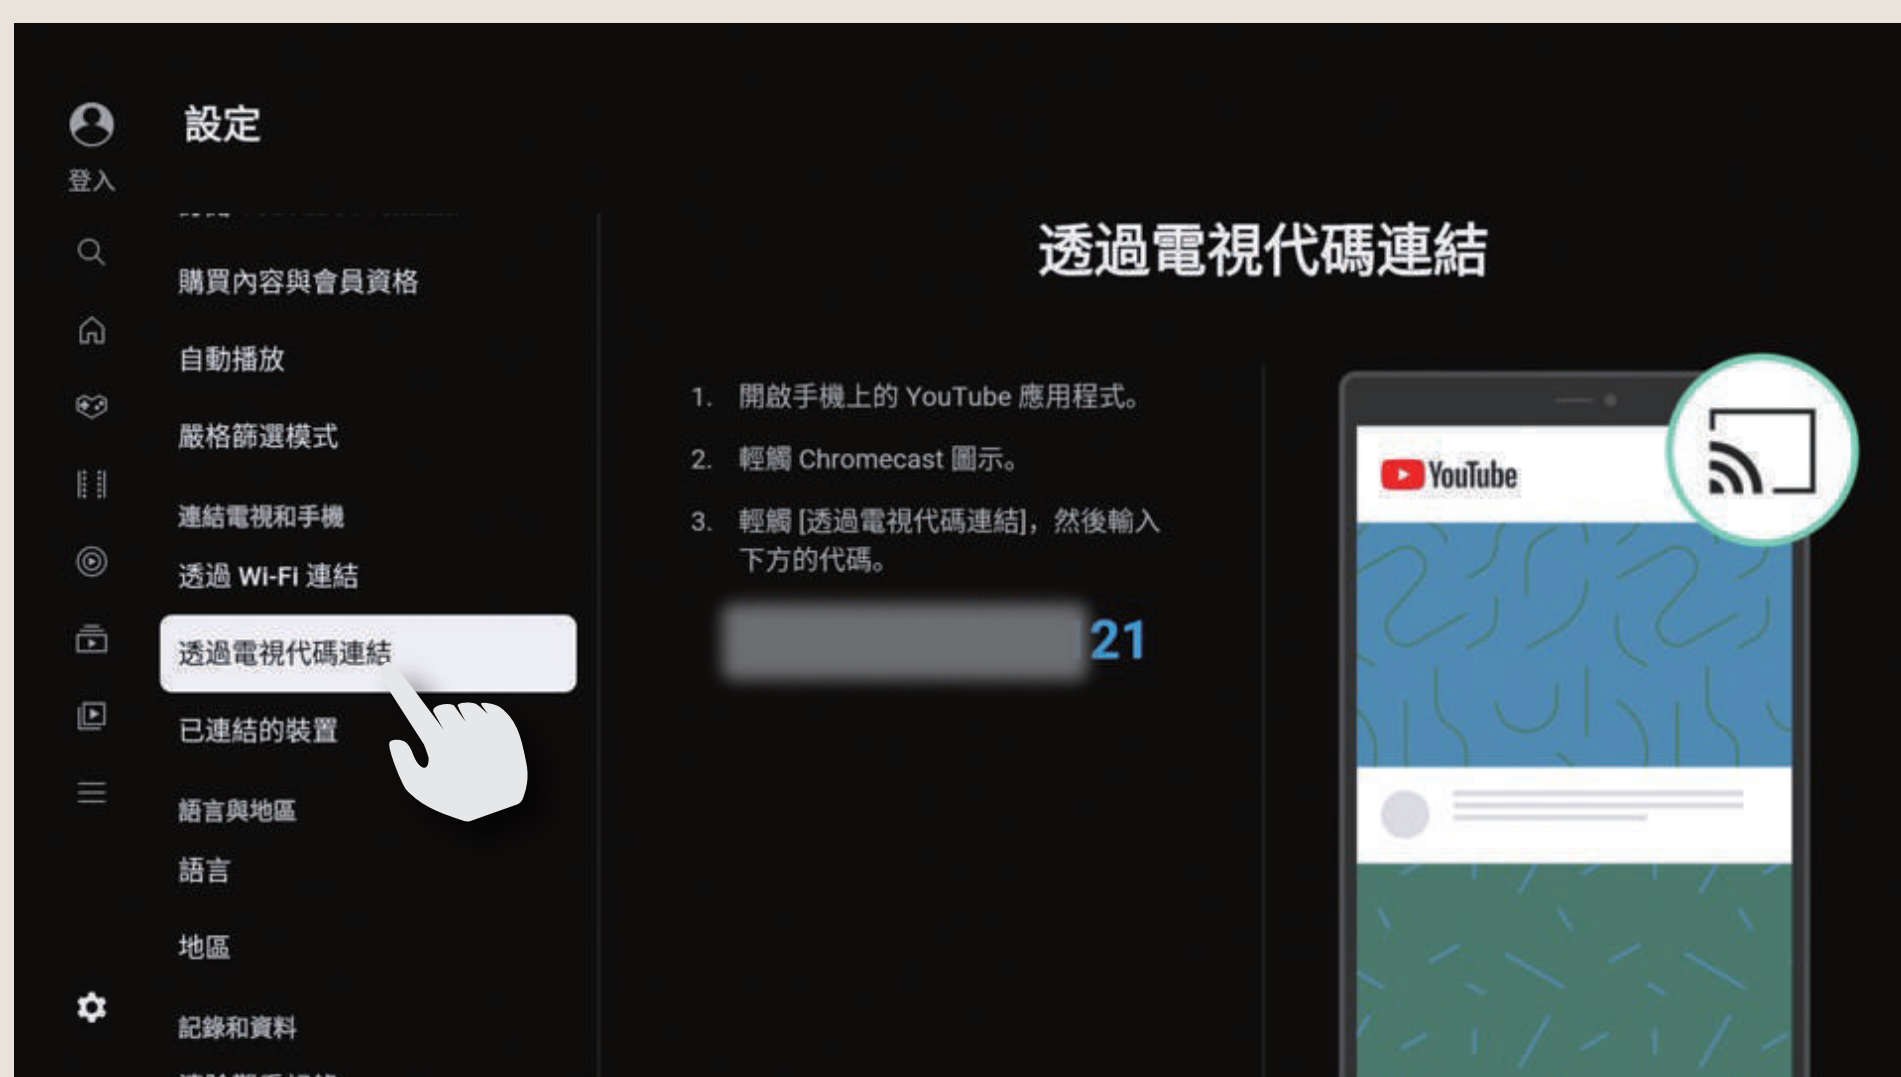

Remote control introduction

YouTube

Connect your devices to watch YouTube on smart TV

01 Click YouTube

02 Go to 「Settings」

03 Find 「Link with TV code」 and follow the step

Netflix

Connect your devices to watch Netflix on smart TV